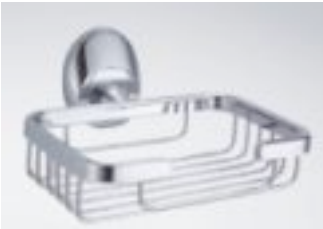

Model : P8348

DOUBLE TOWEL BAR (60CM)

FINISH: CHROME

PCS/CTN: 10PCS

Out Carton: 670L x 410W x
320H mm

N.W: 8.00 KGS

G.W: 9.00 KGS

**Minimum quantity:
150 pieces**